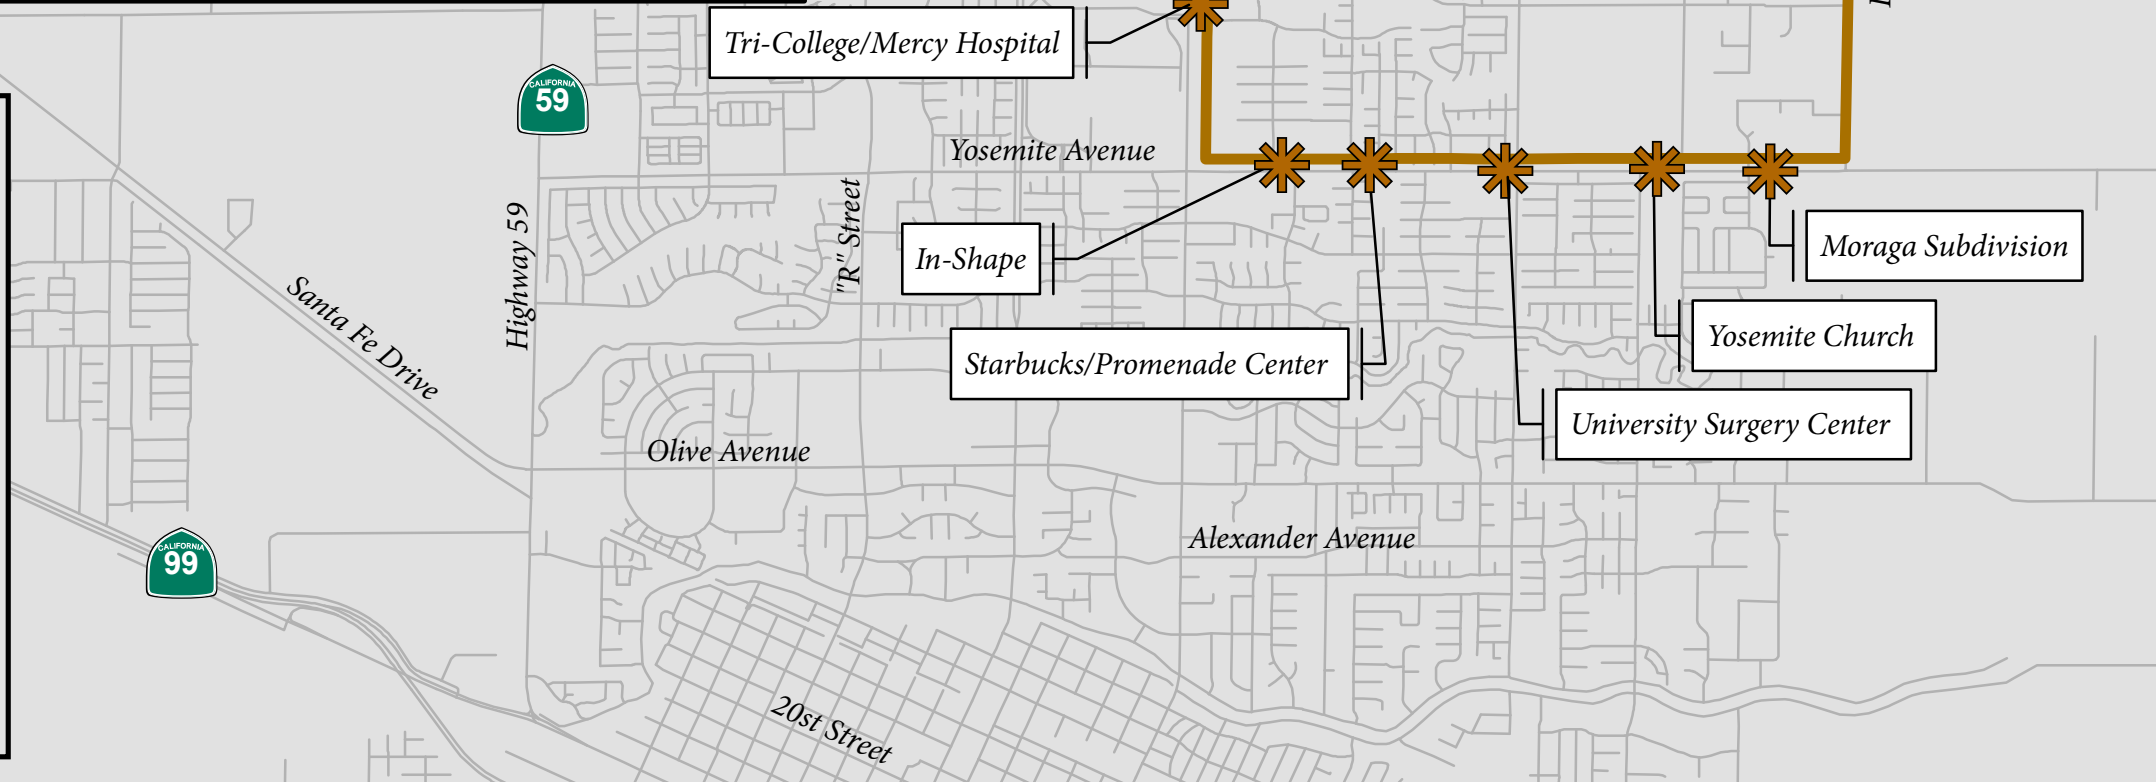

FastCat Line- Moraga/Campus Fall 2014

UC MERCED CATTRACKS

TRANSPORTATION AND PARKING SERVICES

To get up to the minute text message route updates, text "Follow UCMTaps FastCat" to 40404