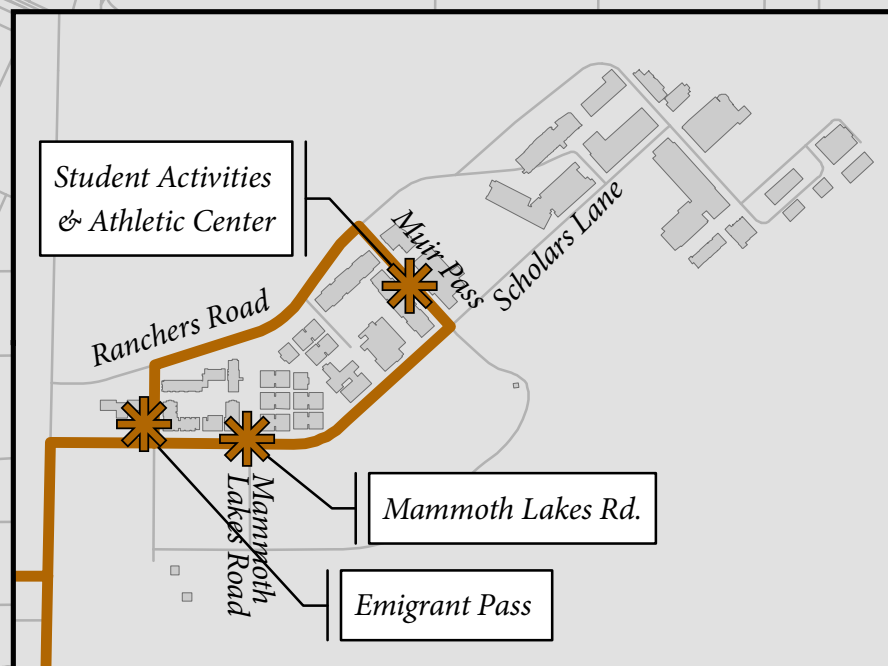

FastCat Line- Moraga/Campus Fall 2014

UC MERCED CATTRACKS

TRANSPORTATION AND PARKING SERVICES

To get up to the minute text message route updates, text "Follow UCMTaps FastCat" to 40404